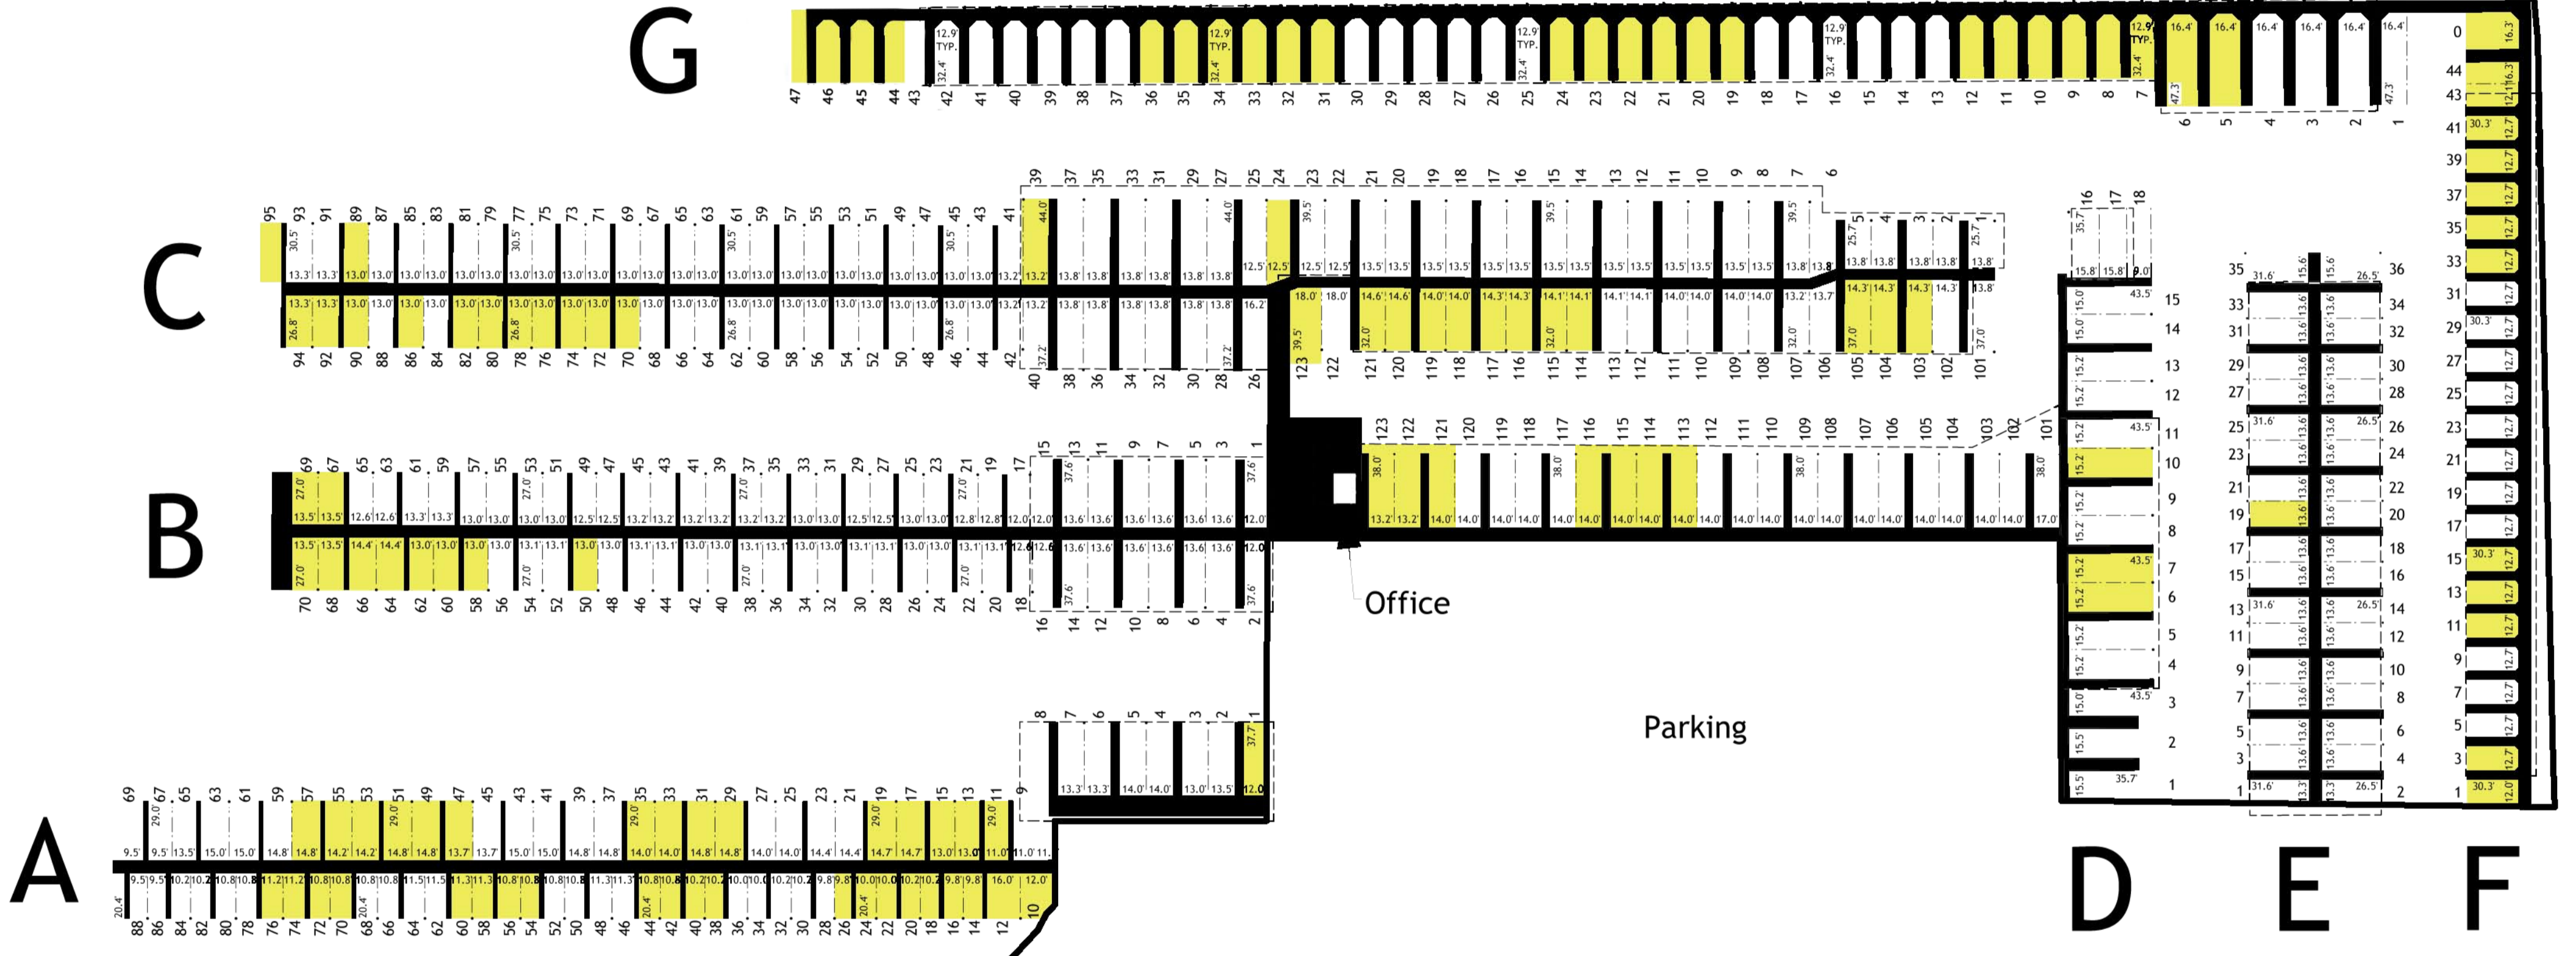

Newport Yacht Basin

A

C

B

Office

Parking

D

E

F

Public Launch

S.E. 40th Street

Lake Washington

John C. Radovich
Development Company

2835 82nd Ave. S.E. Suite 300,
Mercer Island, WA 98040
Main 206 267 6060 Fax 206 267 6061
www.jcrdevco.com